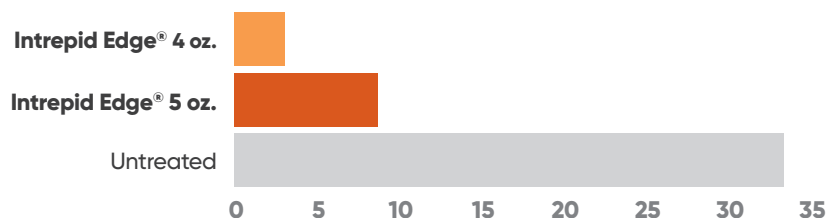

Application Rates Soybean

Pest	Intrepid Edge [®] Rate (fl oz/A)
Soybean looper	
Fall Armyworm	4-6.4
Corn Earworm	

Restrictions

- **Pre-harvest interval:**
Do not apply within 28 days of seed harvest
- **Minimum treatment interval:** Do not make applications less than 4 days apart
- **Maximum number of applications:**
Do not make more than 4 applications per year

Soybean Looper control in soybeans Dr. Gus Lorenz, Lonoke, AR 2015

Chart 1. Number per 25 Sweeps 5-8 DAA

Chart 2. Number per 25 Sweeps 15-17 DAA

“It takes an insecticide like Intrepid Edge that has a fast knockdown and is proven to work well on large caterpillars. The fast knockdown also is important because the larger the caterpillar is, the more, and faster, it is going to eat.”

“I’ve been recommending Intrepid Edge based on the consistency it shows and that we’ve been finding soybean looper populations that appear to be resistant to other classes of insecticides.”

– Dominic Reisig, associate professor and entomology Extension specialist at North Carolina State University