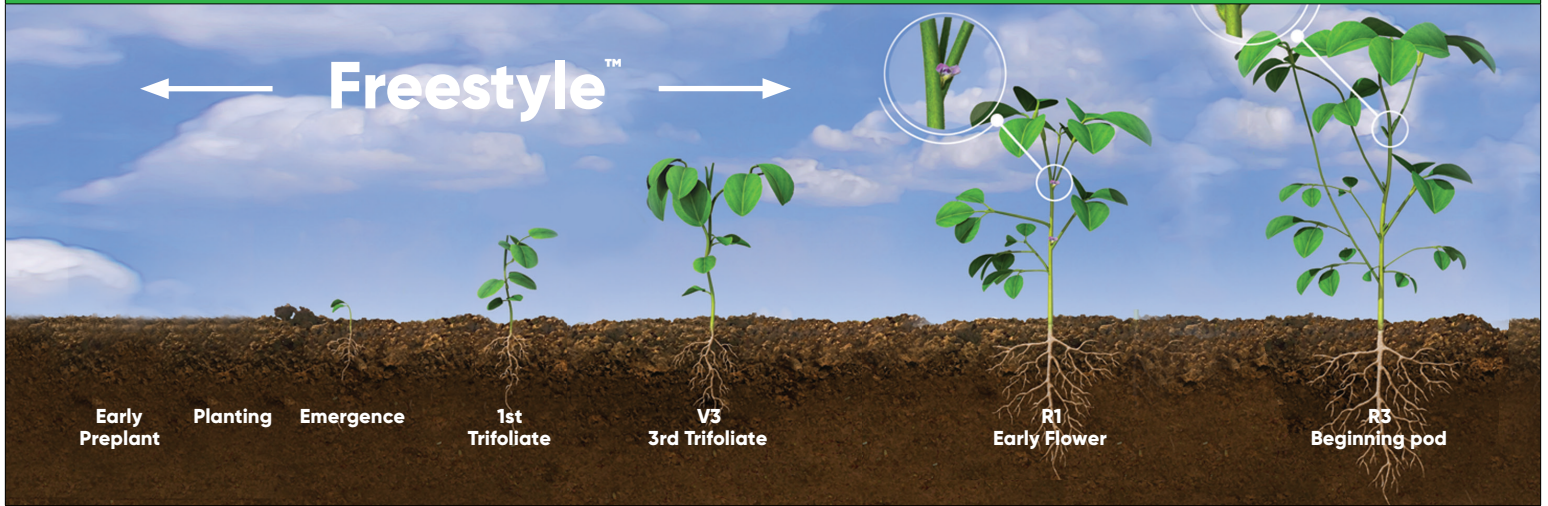

WIDE APPLICATION WINDOW FOR FREESTYLE™ HERBICIDE