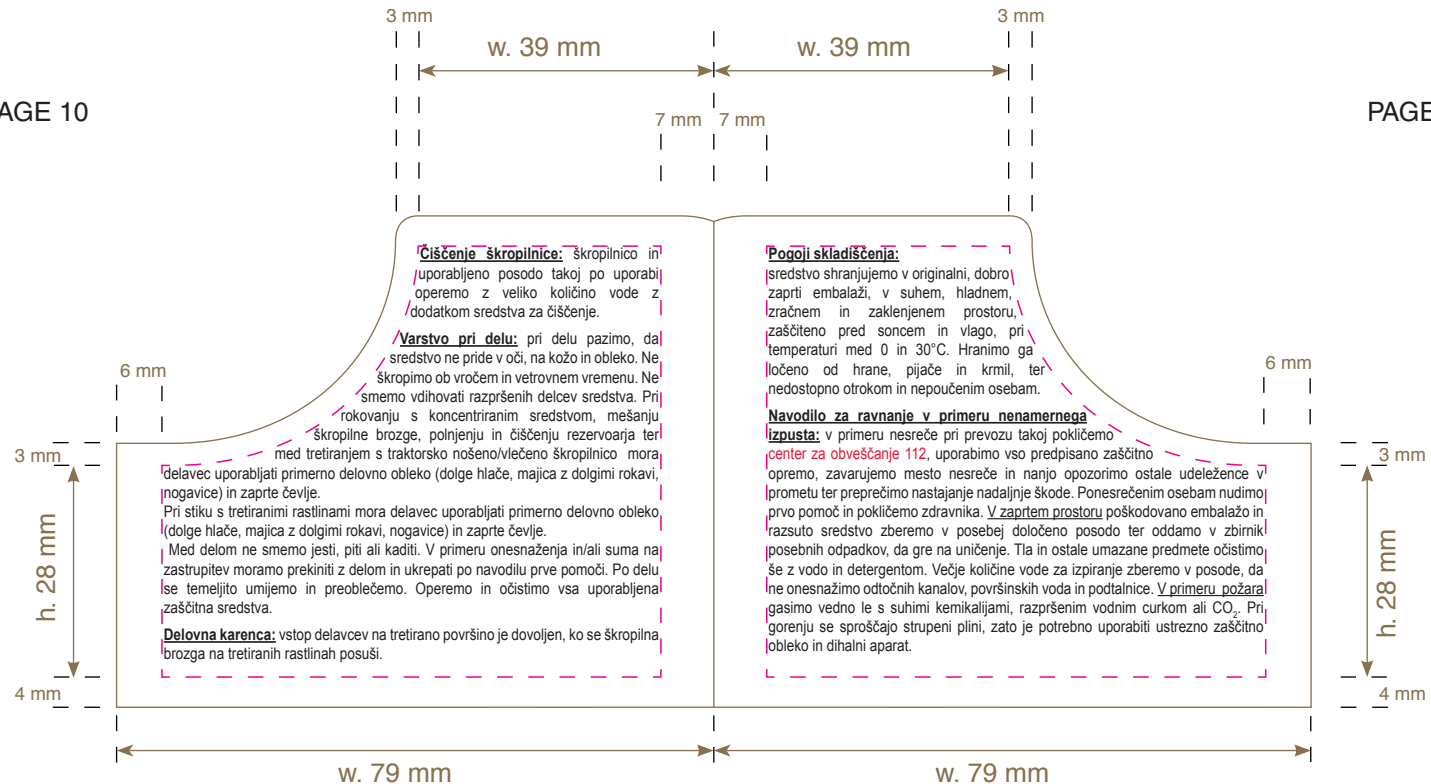

Ticket No : N/A
 Date : 14-DEC-20
 Proof Cycle No : 6
 Last Updated by : PUBLI H

COLOUR REFERENCES
 Number of Colours used: 1

Black

EU 581

PAGE 8

PAGE 9

Dow AgroSciences

Package MID : 99056650 2012
 Trade Name : CORELLO DUO
 Country : SLOVENIA
 Size : 95X65MM
 Artwork Type : 0.4KG BOOKLET LABEL
 Specification : EU581
 Standardisation Level : 6
 Printer : EMEA - CCL LABEL ITALY
 Packing Location : EMEA - TORRE SRL TORRINI (F456/F500)

Ticket No : N/A
 Date : 14-DEC-20
 Proof Cycle No : 6
 Last Updated by : PUBLI H

COLOUR REFERENCES
 Number of Colours used: 4

EU 581

PAGE 10

PAGE 11

Dow AgroSciences

Package MID : 99056650 2012
 Trade Name : CORELLO DUO
 Country : SLOVENIA
 Size : 95X65MM
 Artwork Type : 0.4KG BOOKLET LABEL
 Specification : EU581
 Standardisation Level : 6
 Printer : EMEA - CCL LABEL ITALY
 Packing Location : EMEA - TORRE SRL TORRINIERI (F456/F500)

Ticket No : N/A
 Date : 14-DEC-20
 Proof Cycle No : 6
 Last Updated by : PUBLI H

COLOUR REFERENCES
 Number of Colours used: 1

Black

EU 581

PAGE 12

PAGE 13

Dow AgroSciences

Package MID : 99056650 2012
Trade Name : CORELLO DUO
Country : SLOVENIA
Size : 95X65MM
Artwork Type : 0.4KG BOOKLET LABEL
Specification : EU581
Standardisation Level : 6
Printer : EMEA - CCL LABEL ITALY
Packing Location : EMEA - TORRE SRL TORRINIERI (F456/F500)