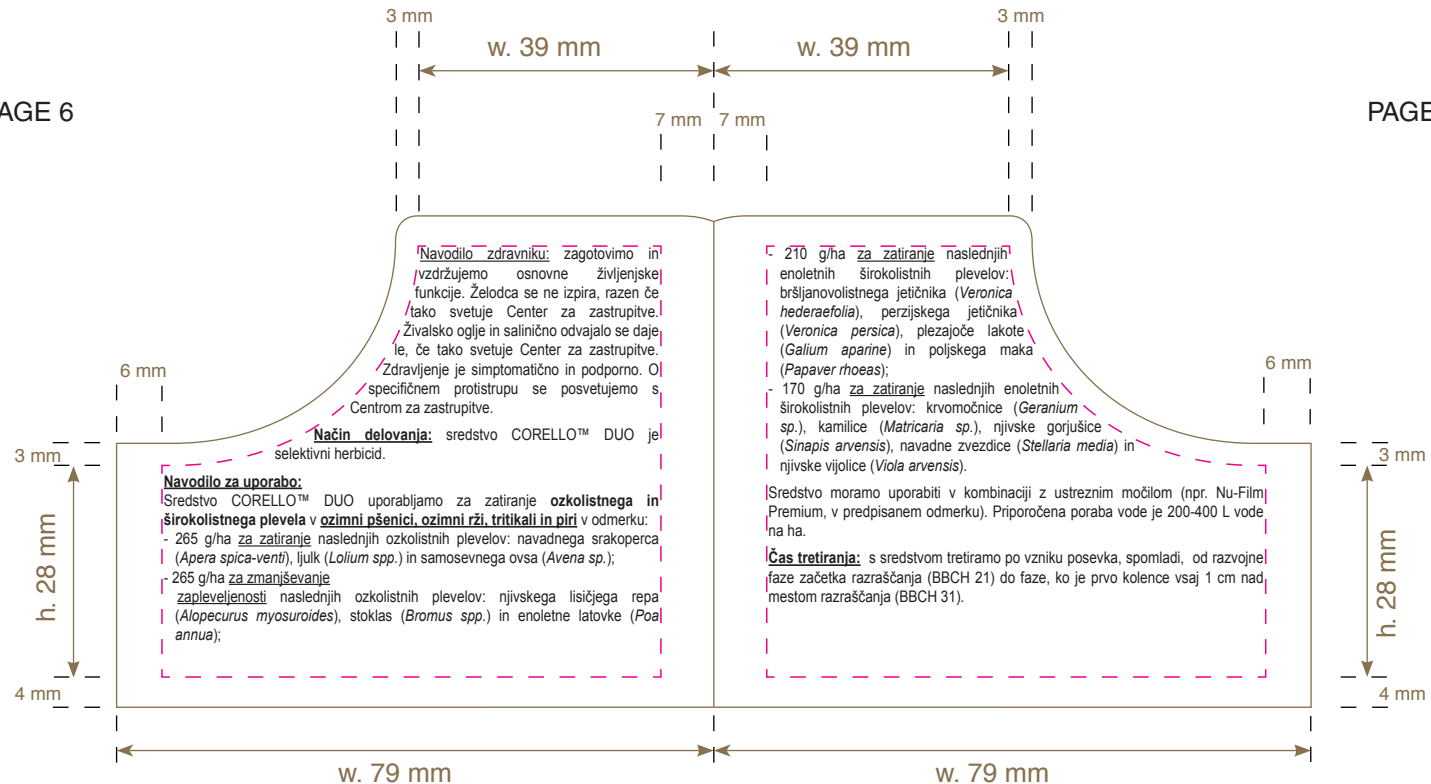

Ticket No : N/A
 Date : 14-DEC-20
 Proof Cycle No : 6
 Last Updated by : PUBLI H

COLOUR REFERENCES
 Number of Colours used: 1

Black

EU 581

PAGE 4

PAGE 5

Dow AgroSciences

Package MID : 99056650 2012
 Trade Name : CORELLO DUO
 Country : SLOVENIA
 Size : 95X65MM
 Artwork Type : 0.4KG BOOKLET LABEL
 Specification : EU581
 Standardisation Level : 6
 Printer : EMEA - CCL LABEL ITALY
 Packing Location : EMEA - TORRE SRL TORRINIERI (F456/F500)

Ticket No : N/A
 Date : 14-DEC-20
 Proof Cycle No : 6
 Last Updated by : PUBLI H

COLOUR REFERENCES
 Number of Colours used: 1

Black

EU 581

PAGE 6

PAGE 7

Dow AgroSciences

Package MID : 99056650 2012
 Trade Name : CORELLO DUO
 Country : SLOVENIA
 Size : 95X65MM
 Artwork Type : 0.4KG BOOKLET LABEL
 Specification : EU581
 Standardisation Level : 6
 Printer : EMEA - CCL LABEL ITALY
 Packing Location : EMEA - TORRE SRL TORRINIERI (F456/F500)

Ticket No : N/A
 Date : 14-DEC-20
 Proof Cycle No : 6
 Last Updated by : PUBLI H

COLOUR REFERENCES
 Number of Colours used: 1

Black

EU 581

PAGE 8

PAGE 9

Dow AgroSciences

Package MID : 99056650 2012
 Trade Name : CORELLO DUO
 Country : SLOVENIA
 Size : 95X65MM
 Artwork Type : 0.4KG BOOKLET LABEL
 Specification : EU581
 Standardisation Level : 6
 Printer : EMEA - CCL LABEL ITALY
 Packing Location : EMEA - TORRE SRL TORRINI (F456/F500)

Ticket No : N/A
 Date : 14-DEC-20
 Proof Cycle No : 6
 Last Updated by : PUBLI H

COLOUR REFERENCES
 Number of Colours used: 4

EU 581

PAGE 10

PAGE 11

Dow AgroSciences

Package MID : 99056650 2012
 Trade Name : CORELLO DUO
 Country : SLOVENIA
 Size : 95X65MM
 Artwork Type : 0.4KG BOOKLET LABEL
 Specification : EU581
 Standardisation Level : 6
 Printer : EMEA - CCL LABEL ITALY
 Packing Location : EMEA - TORRE SRL TORRINIERI (F456/F500)