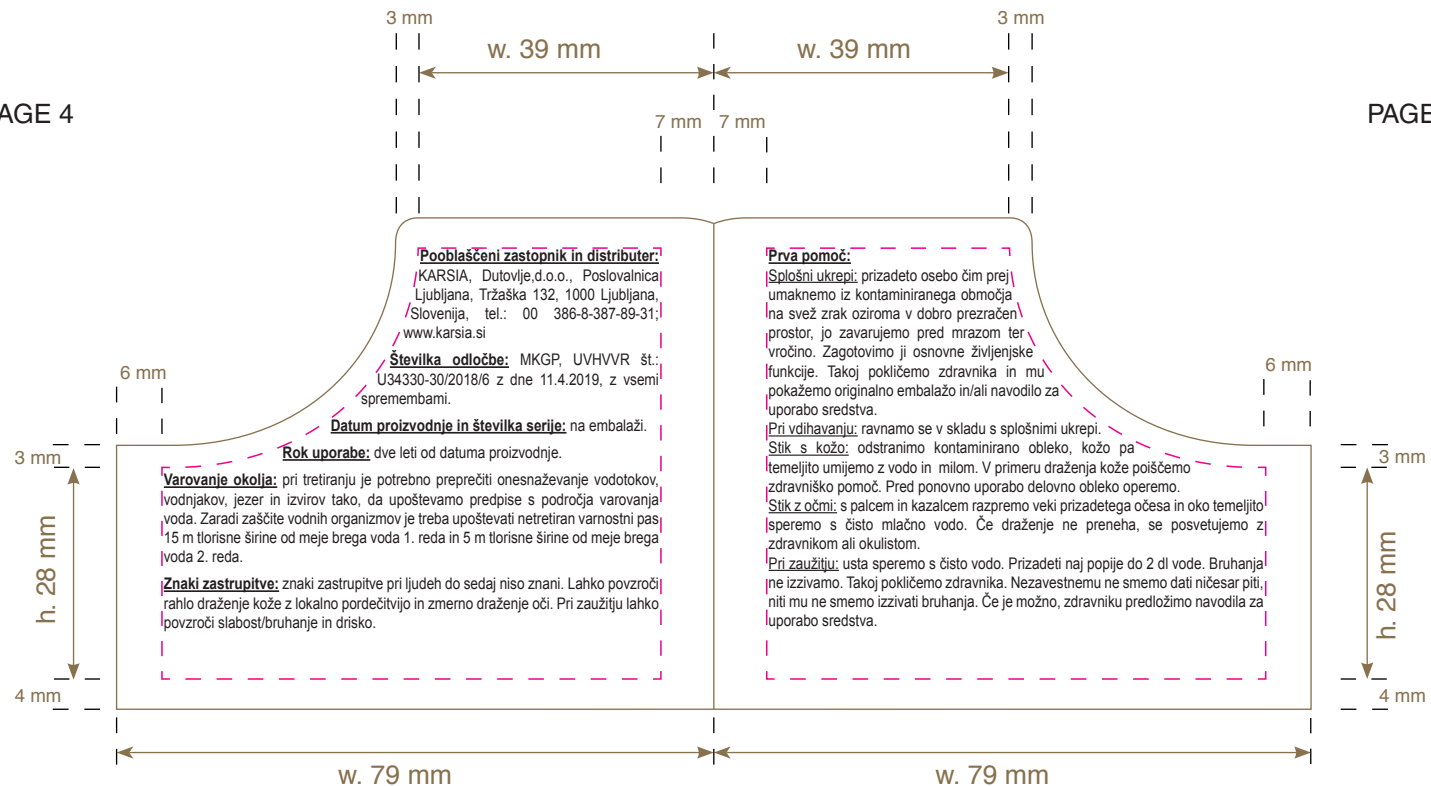

Ticket No : N/A
 Date : 14-DEC-20
 Proof Cycle No : 6
 Last Updated by : PUBLI H

COLOUR REFERENCES

Number of Colours used: 4

EU 581

PAGE 2

PAGE 3

Dow AgroSciences

Package MID : 99056650 2012
 Trade Name : CORELLO DUO
 Country : SLOVENIA
 Size : 95X65MM
 Artwork Type : 0.4KG BOOKLET LABEL
 Specification : EU581
 Standardisation Level : 6
 Printer : EMEA - CCL LABEL ITALY
 Packing Location : EMEA - TORRE SRL TORRINIERI (F456/F500)

Ticket No : N/A
 Date : 14-DEC-20
 Proof Cycle No : 6
 Last Updated by : PUBLI H

COLOUR REFERENCES
 Number of Colours used: 1

Black

EU 581

PAGE 4

PAGE 5

Dow AgroSciences

Package MID : 99056650 2012
 Trade Name : CORELLO DUO
 Country : SLOVENIA
 Size : 95X65MM
 Artwork Type : 0.4KG BOOKLET LABEL
 Specification : EU581
 Standardisation Level : 6
 Printer : EMEA - CCL LABEL ITALY
 Packing Location : EMEA - TORRE SRL TORRINIERI (F456/F500)

Ticket No : N/A
 Date : 14-DEC-20
 Proof Cycle No : 6
 Last Updated by : PUBLI H

COLOUR REFERENCES
 Number of Colours used: 1

Black

EU 581

PAGE 6

PAGE 7

Dow AgroSciences

Package MID : 99056650 2012
 Trade Name : CORELLO DUO
 Country : SLOVENIA
 Size : 95X65MM
 Artwork Type : 0.4KG BOOKLET LABEL
 Specification : EU581
 Standardisation Level : 6
 Printer : EMEA - CCL LABEL ITALY
 Packing Location : EMEA - TORRE SRL TORRINIERI (F456/F500)

Ticket No : N/A
 Date : 14-DEC-20
 Proof Cycle No : 6
 Last Updated by : PUBLI H

COLOUR REFERENCES
 Number of Colours used: 1

Black

EU 581

PAGE 8

PAGE 9

Dow AgroSciences

Package MID : 99056650 2012
 Trade Name : CORELLO DUO
 Country : SLOVENIA
 Size : 95X65MM
 Artwork Type : 0.4KG BOOKLET LABEL
 Specification : EU581
 Standardisation Level : 6
 Printer : EMEA - CCL LABEL ITALY
 Packing Location : EMEA - TORRE SRL TORRINI (F456/F500)