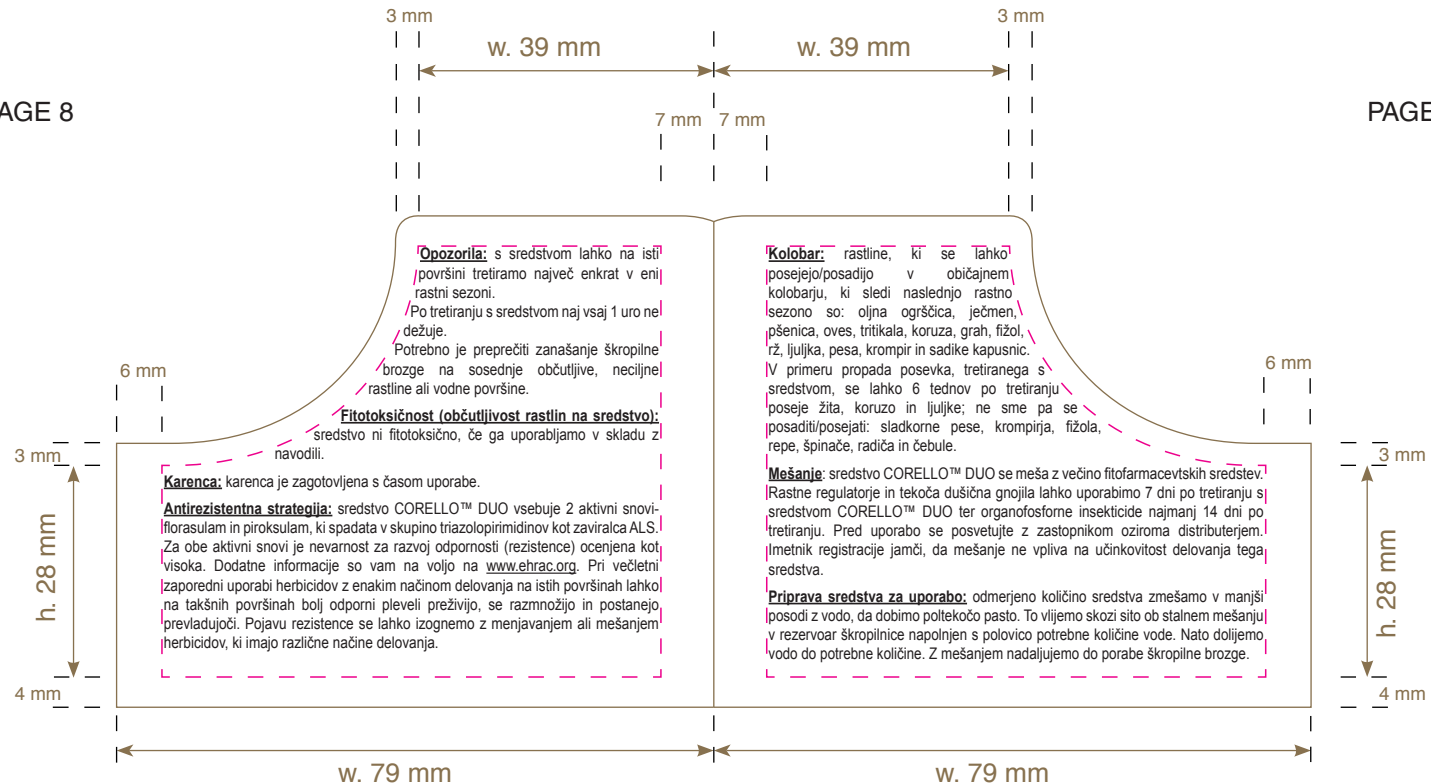

Ticket No : N/A
 Date : 14-DEC-20
 Proof Cycle No : 6
 Last Updated by : PUBLI H

COLOUR REFERENCES
 Number of Colours used: 1

Black

EU 581

PAGE 6

PAGE 7

Dow AgroSciences

Package MID : 99056650 2012
 Trade Name : CORELLO DUO
 Country : SLOVENIA
 Size : 95X65MM
 Artwork Type : 0.4KG BOOKLET LABEL
 Specification : EU581
 Standardisation Level : 6
 Printer : EMEA - CCL LABEL ITALY
 Packing Location : EMEA - TORRE SRL TORRINIERI (F456/F500)

Ticket No : N/A
 Date : 14-DEC-20
 Proof Cycle No : 6
 Last Updated by : PUBLI H

COLOUR REFERENCES
 Number of Colours used: 1

Black

EU 581

PAGE 8

PAGE 9

Dow AgroSciences

Package MID : 99056650 2012
 Trade Name : CORELLO DUO
 Country : SLOVENIA
 Size : 95X65MM
 Artwork Type : 0.4KG BOOKLET LABEL
 Specification : EU581
 Standardisation Level : 6
 Printer : EMEA - CCL LABEL ITALY
 Packing Location : EMEA - TORRE SRL TORRINI (F456/F500)

Ticket No : N/A
 Date : 14-DEC-20
 Proof Cycle No : 6
 Last Updated by : PUBLI H

COLOUR REFERENCES
 Number of Colours used: 4

EU 581

PAGE 10

PAGE 11

Dow AgroSciences

Package MID : 99056650 2012
 Trade Name : CORELLO DUO
 Country : SLOVENIA
 Size : 95X65MM
 Artwork Type : 0.4KG BOOKLET LABEL
 Specification : EU581
 Standardisation Level : 6
 Printer : EMEA - CCL LABEL ITALY
 Packing Location : EMEA - TORRE SRL TORRINIERI (F456/F500)

Ticket No : N/A
 Date : 14-DEC-20
 Proof Cycle No : 6
 Last Updated by : PUBLI H

COLOUR REFERENCES
 Number of Colours used: 1

Black

EU 581

PAGE 12

PAGE 13

Dow AgroSciences

Package MID : 99056650 2012
Trade Name : CORELLO DUO
Country : SLOVENIA
Size : 95X65MM
Artwork Type : 0.4KG BOOKLET LABEL
Specification : EU581
Standardisation Level : 6
Printer : EMEA - CCL LABEL ITALY
Packing Location : EMEA - TORRE SRL TORRINIERI (F456/F500)