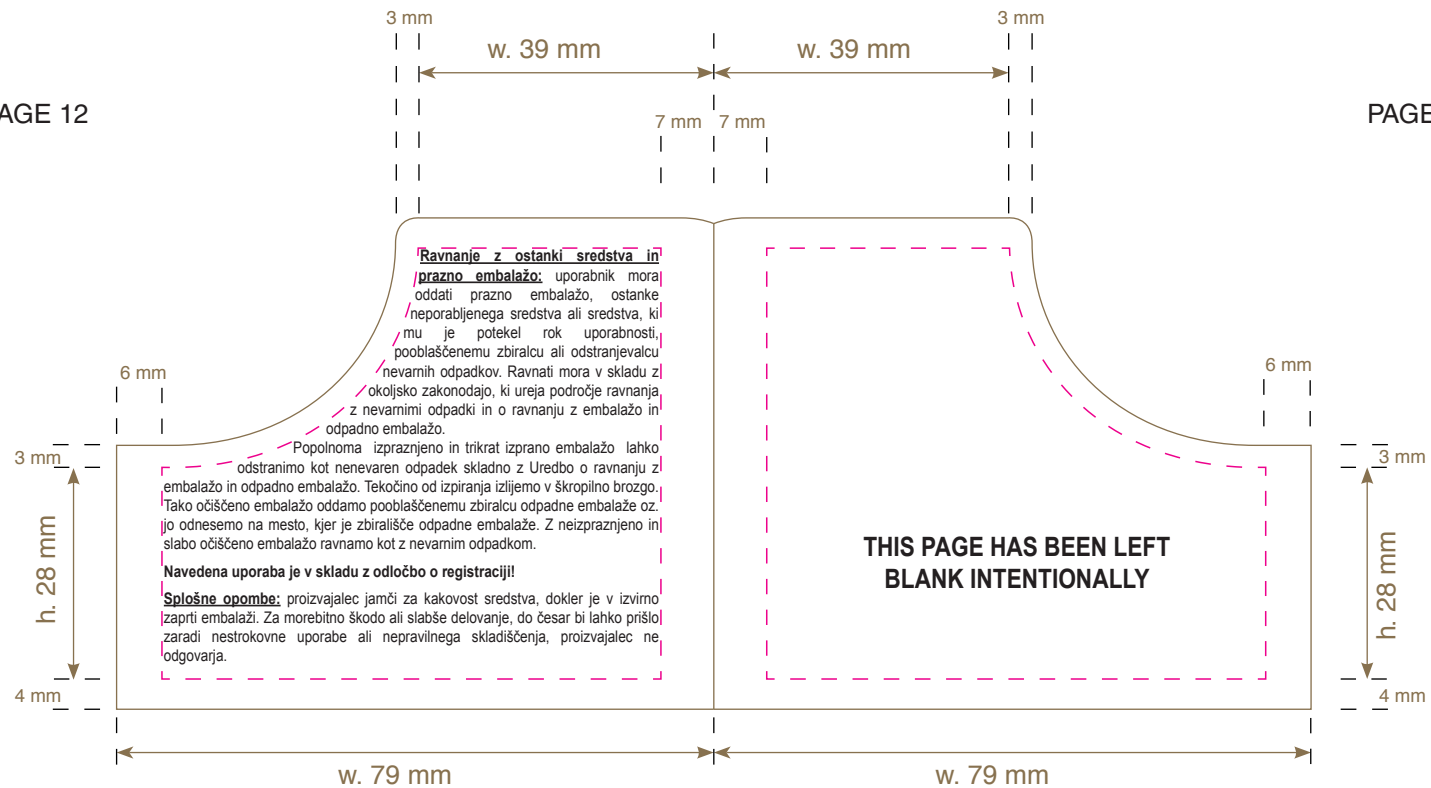

Ticket No : N/A
 Date : 14-DEC-20
 Proof Cycle No : 6
 Last Updated by : PUBLI H

COLOUR REFERENCES
 Number of Colours used: 1

Black

EU 581

PAGE 12

PAGE 13

Dow AgroSciences

Package MID : 99056650 2012
Trade Name : CORELLO DUO
Country : SLOVENIA
Size : 95X65MM
Artwork Type : 0.4KG BOOKLET LABEL
Specification : EU581
Standardisation Level : 6
Printer : EMEA - CCL LABEL ITALY
Packing Location : EMEA - TORRE SRL TORRINIERI (F456/F500)