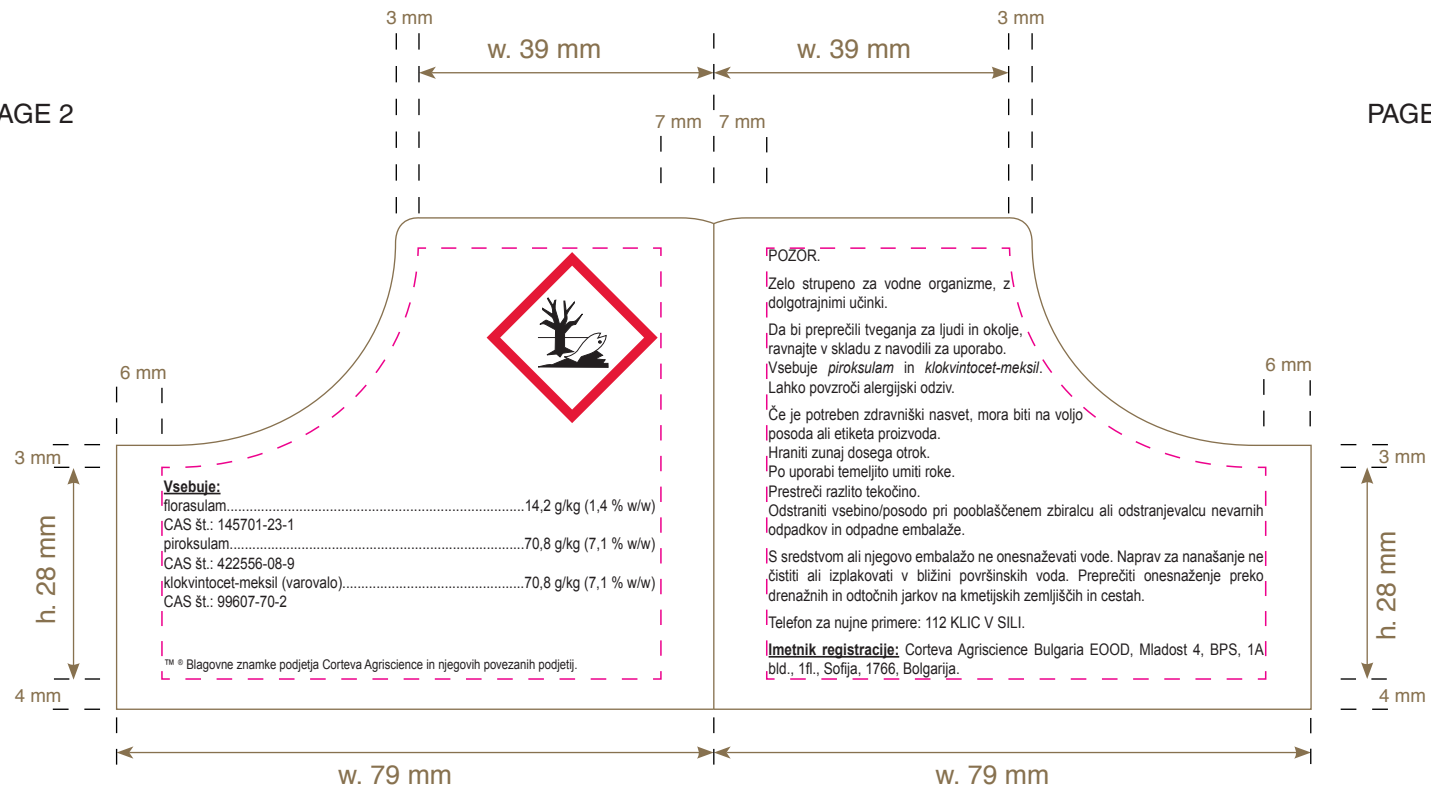

Dow AgroSciences

Package MID : 99056650 2012
 Trade Name : CORELLO DUO
 Country : SLOVENIA
 Size : 79X65MM
 Artwork Type : 0.4KG BOOKLET LABEL
 Specification : EU581
 Standardisation Level : 6
 Printer : EMEA - CCL LABEL ITALY
 Packing Location : EMEA - TORRE SRL TORRINI (F456/F500)

Ticket No : N/A
 Date : 14-DEC-20
 Proof Cycle No : 6
 Last Updated by : PUBLI H

COLOUR REFERENCES

Number of Colours used: 4

EU 581

PAGE 2

PAGE 3

Dow AgroSciences

Package MID : 99056650 2012
 Trade Name : CORELLO DUO
 Country : SLOVENIA
 Size : 95X65MM
 Artwork Type : 0.4KG BOOKLET LABEL
 Specification : EU581
 Standardisation Level : 6
 Printer : EMEA - CCL LABEL ITALY
 Packing Location : EMEA - TORRE SRL TORRINIERI (F456/F500)

Ticket No : N/A
 Date : 14-DEC-20
 Proof Cycle No : 6
 Last Updated by : PUBLI H

COLOUR REFERENCES
 Number of Colours used: 1

Black

EU 581

PAGE 4

PAGE 5

Dow AgroSciences

Package MID : 99056650 2012
 Trade Name : CORELLO DUO
 Country : SLOVENIA
 Size : 95X65MM
 Artwork Type : 0.4KG BOOKLET LABEL
 Specification : EU581
 Standardisation Level : 6
 Printer : EMEA - CCL LABEL ITALY
 Packing Location : EMEA - TORRE SRL TORRINIERI (F456/F500)

Ticket No : N/A
 Date : 14-DEC-20
 Proof Cycle No : 6
 Last Updated by : PUBLI H

COLOUR REFERENCES
 Number of Colours used: 1

Black

EU 581

PAGE 6

PAGE 7

Dow AgroSciences

Package MID : 99056650 2012
 Trade Name : CORELLO DUO
 Country : SLOVENIA
 Size : 95X65MM
 Artwork Type : 0.4KG BOOKLET LABEL
 Specification : EU581
 Standardisation Level : 6
 Printer : EMEA - CCL LABEL ITALY
 Packing Location : EMEA - TORRE SRL TORRINIERI (F456/F500)